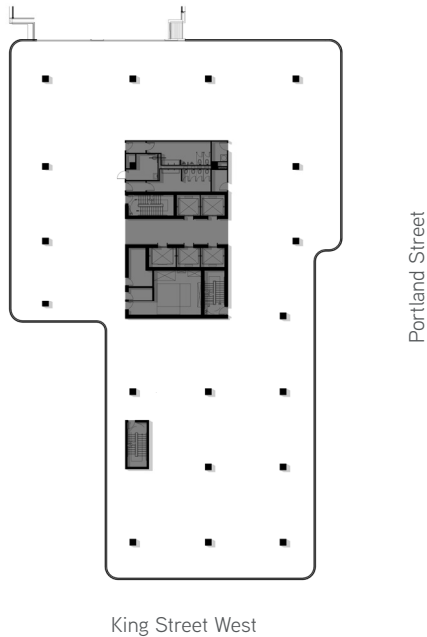

KING | PORTLAND Centre

DETAILS

Rentable Area:	23,117 SF
SF Per Person:	121 SF
Total Seats:	160
Meeting Rooms:	21