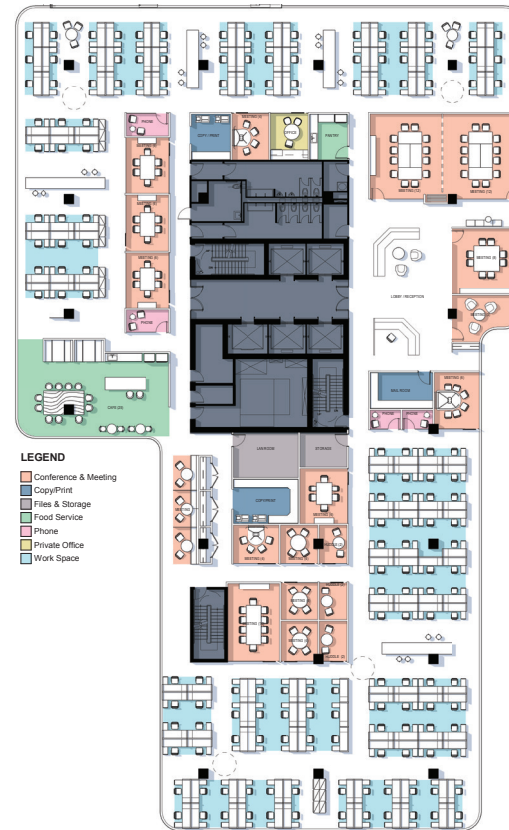

KING | PORTLAND Centre

DETAILS

Rentable Area:	23,117 SF
SF Per Person:	121 SF
Total Seats:	160
Meeting Rooms:	21