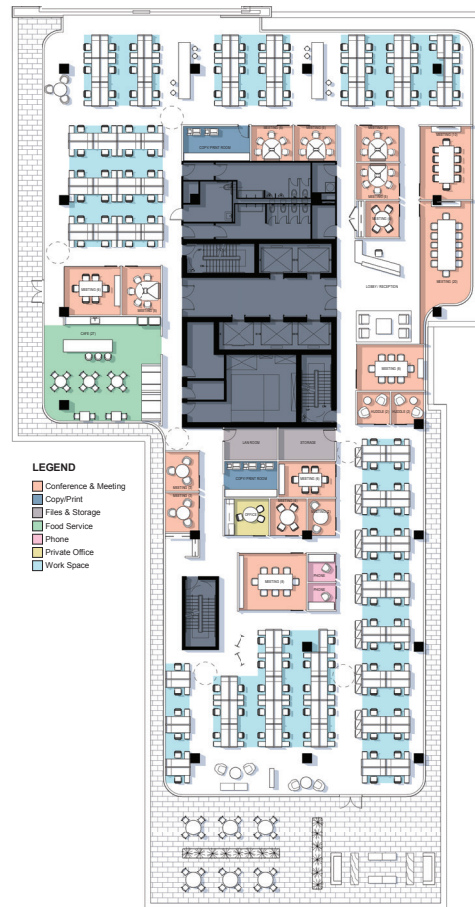

LEGEND

Level 6 Floor Plan

620 King West