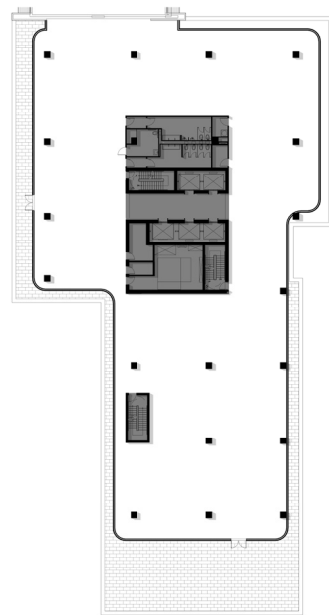

KING | PORTLAND Centre

Portland Street

King Street West

DETAILS

Rentable Area:	18,548 SF
SF Per Person:	120 SF
Total Seats:	128
Meeting Rooms:	18