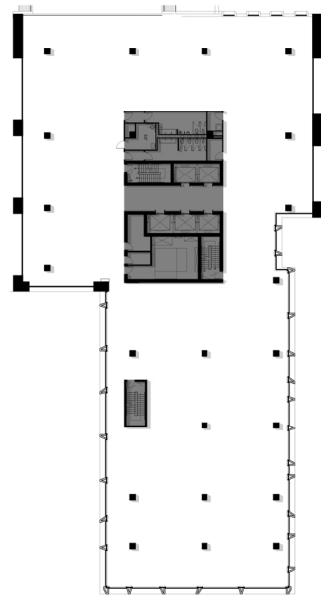

KING | PORTLAND Centre

King Street West

Portland Street

DETAILS

Rentable Area:	22,665 SF
SF Per Person:	133 SF
Total Seats:	143
Meeting Rooms:	17