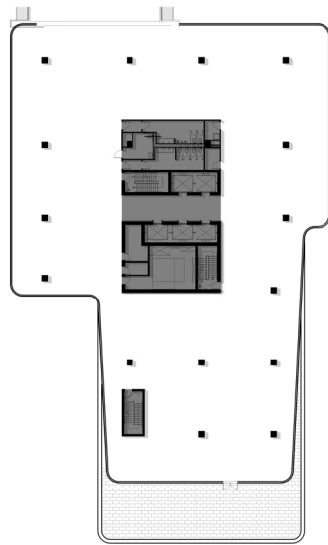

KING | PORTLAND Centre

Portland Street

King Street West